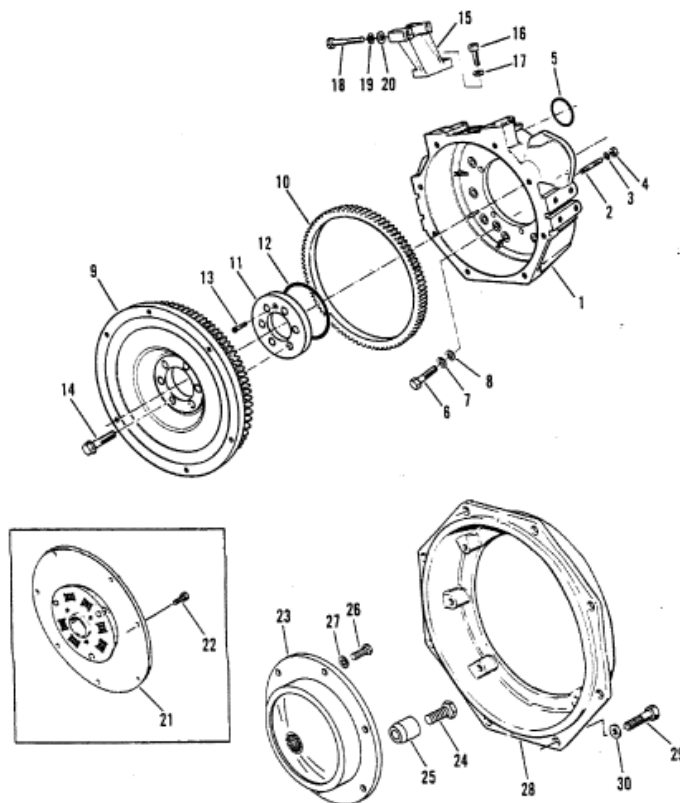

**FLYWHEEL HOUSING/DRIVE PLATE**

Parts List					
Ref	Class	Part	Description	Qty	Footnote
1		801331695	FLYWHEEL HOUSING	1	
2	16	809908402	STUD	2	
3	13	811408	LOCKWASHER	2	
4	11	811458	NUT	2	
5	25	801331619	O-RING	1	1
6	10	809913834	SCREW	9	
7	13	809932112	LOCKWASHER	9	
8	12	811459	WASHER	9	
9	265	811453	FLYWHEEL	1	
10	43	801331701	RING GEAR	1	
11		801331697	GUIDE RING	1	
12	25	811498	O-RING	1	1
13	10	801331698	SCREW	1	
14	10	811454	BOLT	6	
15		816830	BRACKET	1	
16	10	811457	SCREW	1	
17	13	809932110	LOCKWASHER	1	
18	10	811456	SCREW	2	
19	13	809932095	LOCKWASHER	2	
20	12	811455	WASHER	2	
21		816170	DRIVE PLATE (DRIVE PLATE)	1	
22	10	809913815	SCREW (10MM) (DRIVE PLATE)	6	
23		805045A 3	COUPLER ASSEMBLY (2 STAGE)	1	
24	10	805109 15	SCREW (2 STAGE COUPLER)	4	
25		805110	SNUBBER (2 STAGE COUPLER)	4	
26	10	40001192	SCREW (2 STAGE COUPLER)	6	
27	13	40024 8	LOCKWASHER (2 STAGE COUPLER)	6	
28		815928	HOUSING	1	
29	10	40001206	SCREW (50MM)	7	
29	10	40001203	SCREW (45MM)	1	
30	13	809931076	LOCKWASHER	8	
31	27	811490	GASKET SET		